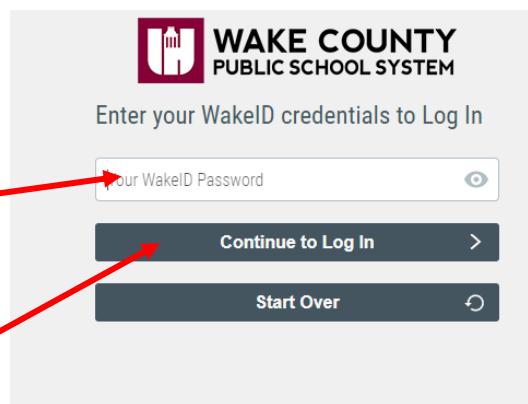

“Your WakeID Password”-
type in password. It is
your student’s lunch
number.