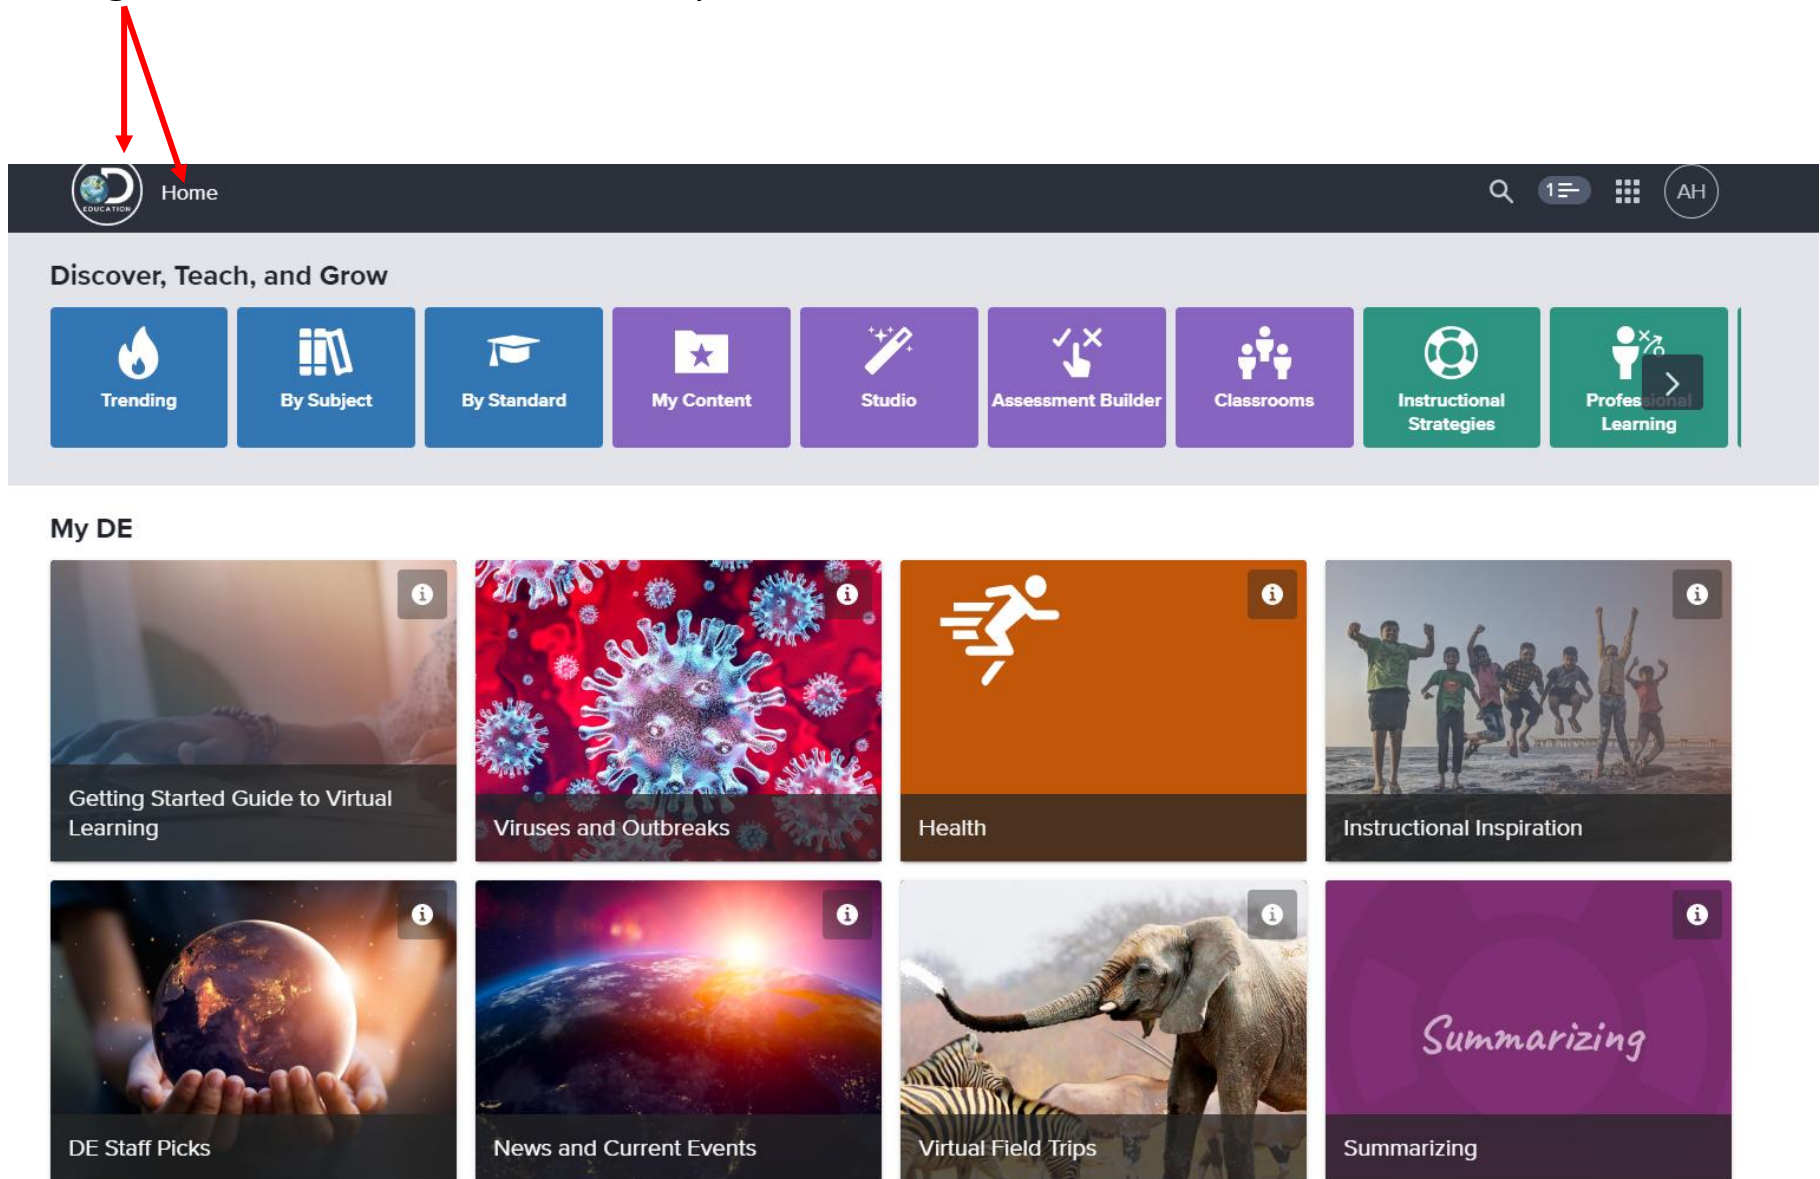

Then click “Continue
to Log In”

Success Log In should link you to the screen below.

Click on “Discovery Education”

Wait for the Discovery Education home screen to load.

This is the Discovery Education home screen. You should see the Discovery Education logo and word “Home” in the top left corner.

Go back to Google Classroom and click the link. The video will automatically begin to play.

Science/Social Studies

Science May 6th 4 Due May 8, 11:59 PM

Posted 6:02 AM

- Watch the linked Discovery Education video: Day and Night
- Log onto your SeeSaw and complete the assignment titled 'Day or Night?'
- Click the green check mark when you are finished to submit your work.