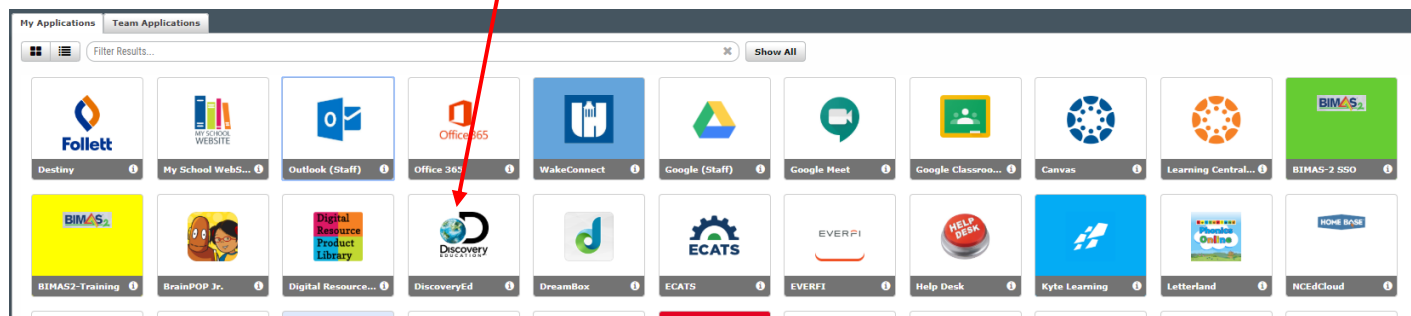

Then click “Continue
to Log In”

Success Log In should link you to the screen below.

Click on “Discovery Education”

Wait for the Discovery Education home screen to load.

This is the Discovery Education home screen. You should see the Discovery Education logo and word “Home” in the top left corner.